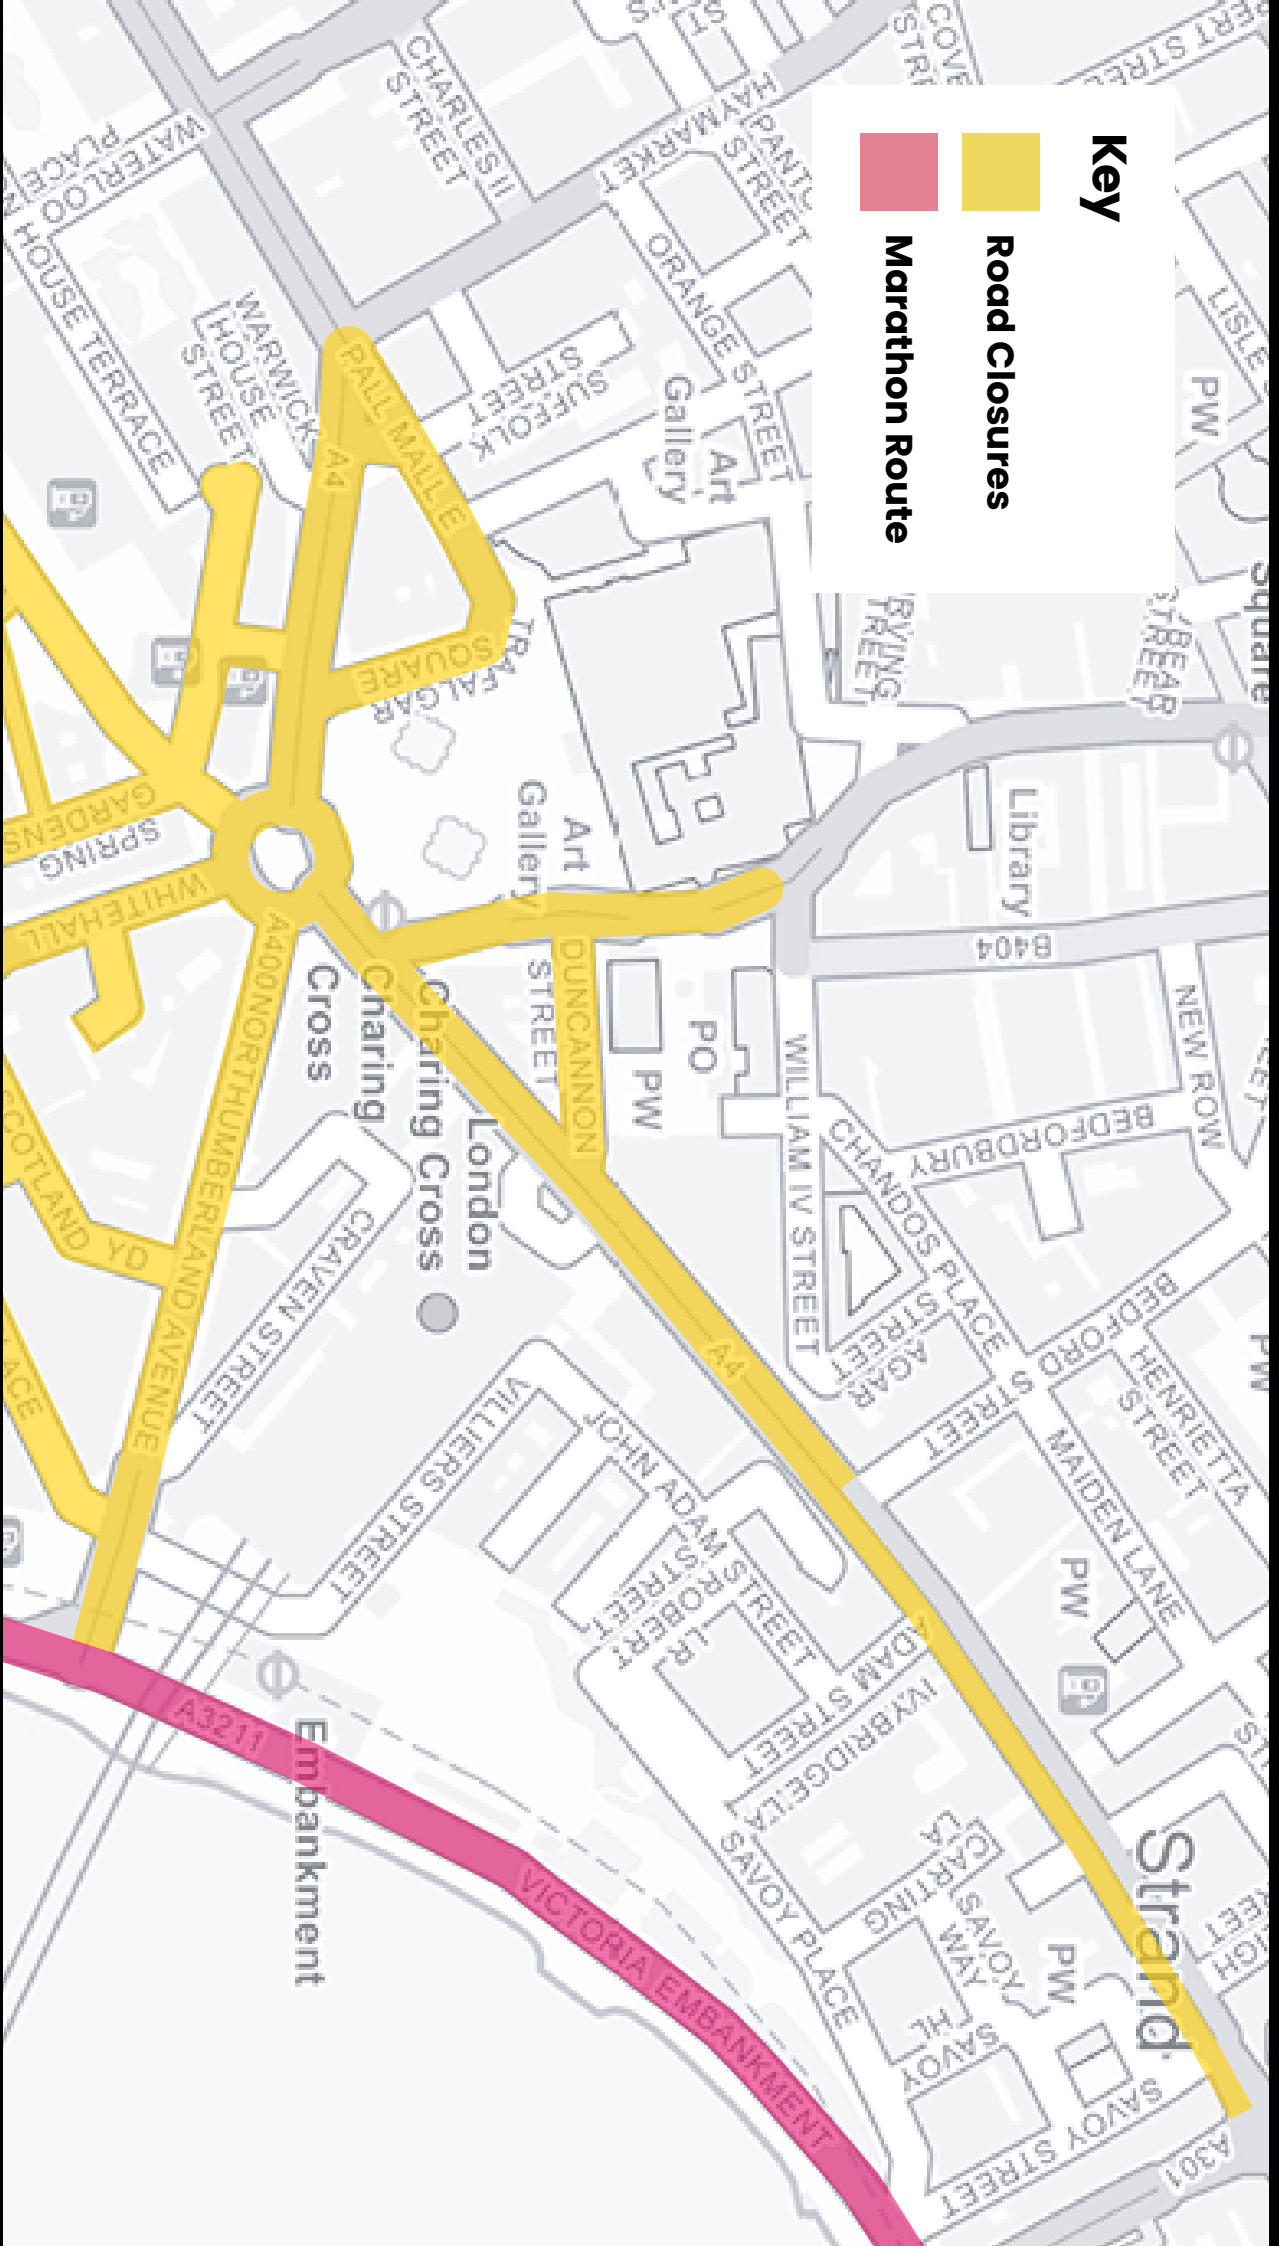

Extended road closures from 07:30 until 22:00 on Sunday 26 April 2026

londonmarathonevents.co.uk/london-marathon-road-closures